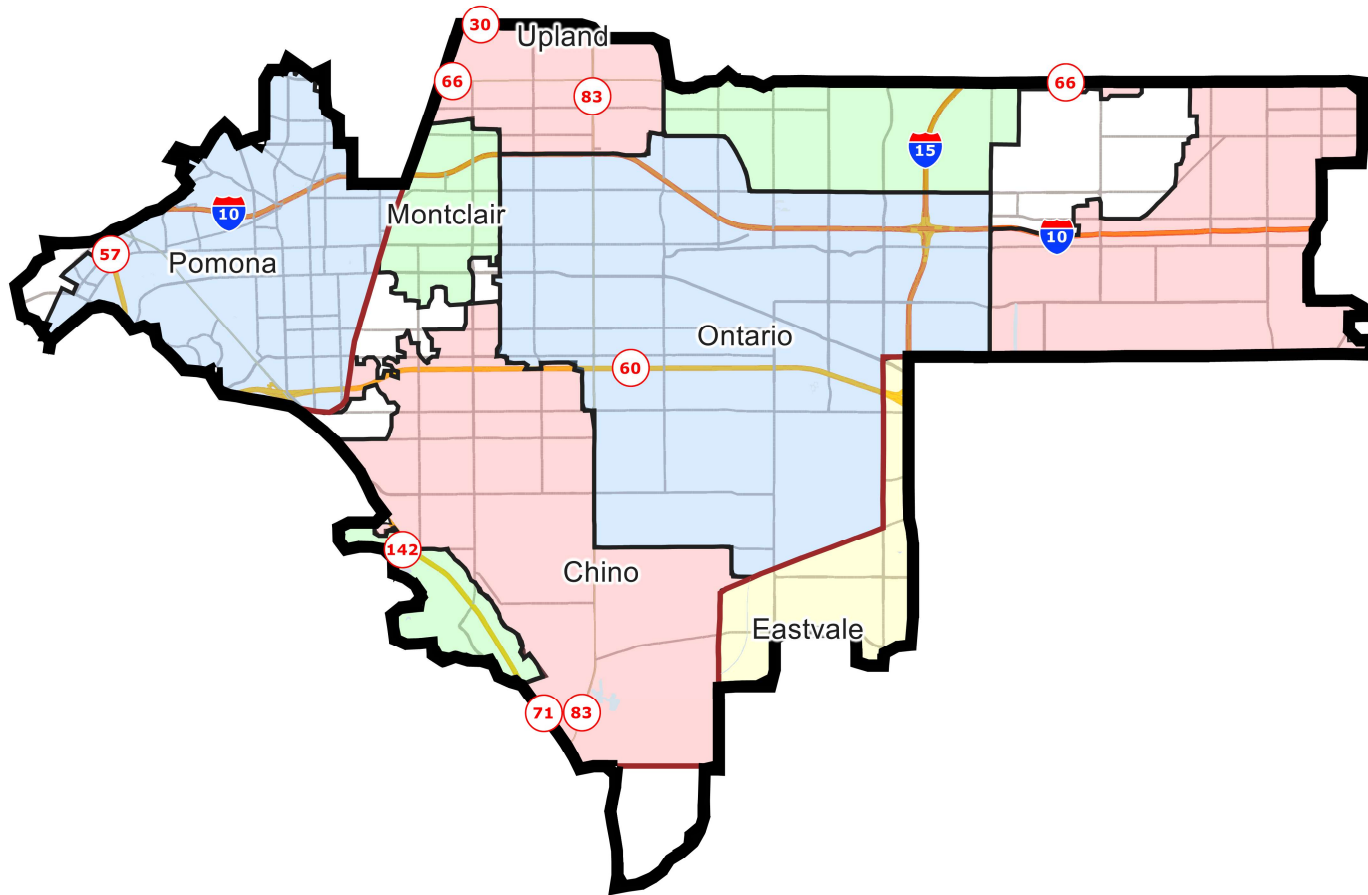

# California Congressional Districts

## District: 35

Field	Value
District	35

©2021 CALIPER; ©2020 HERE

SHA-512: 49d40b0cd1c2a92c6a3321e420082eb335c72c08fbb85b5fcc7de0b53fa49ccaf01e2681be0fbcdb4e59cbf6c744dc504be0b1fd720fde9321c878c36bd99e2